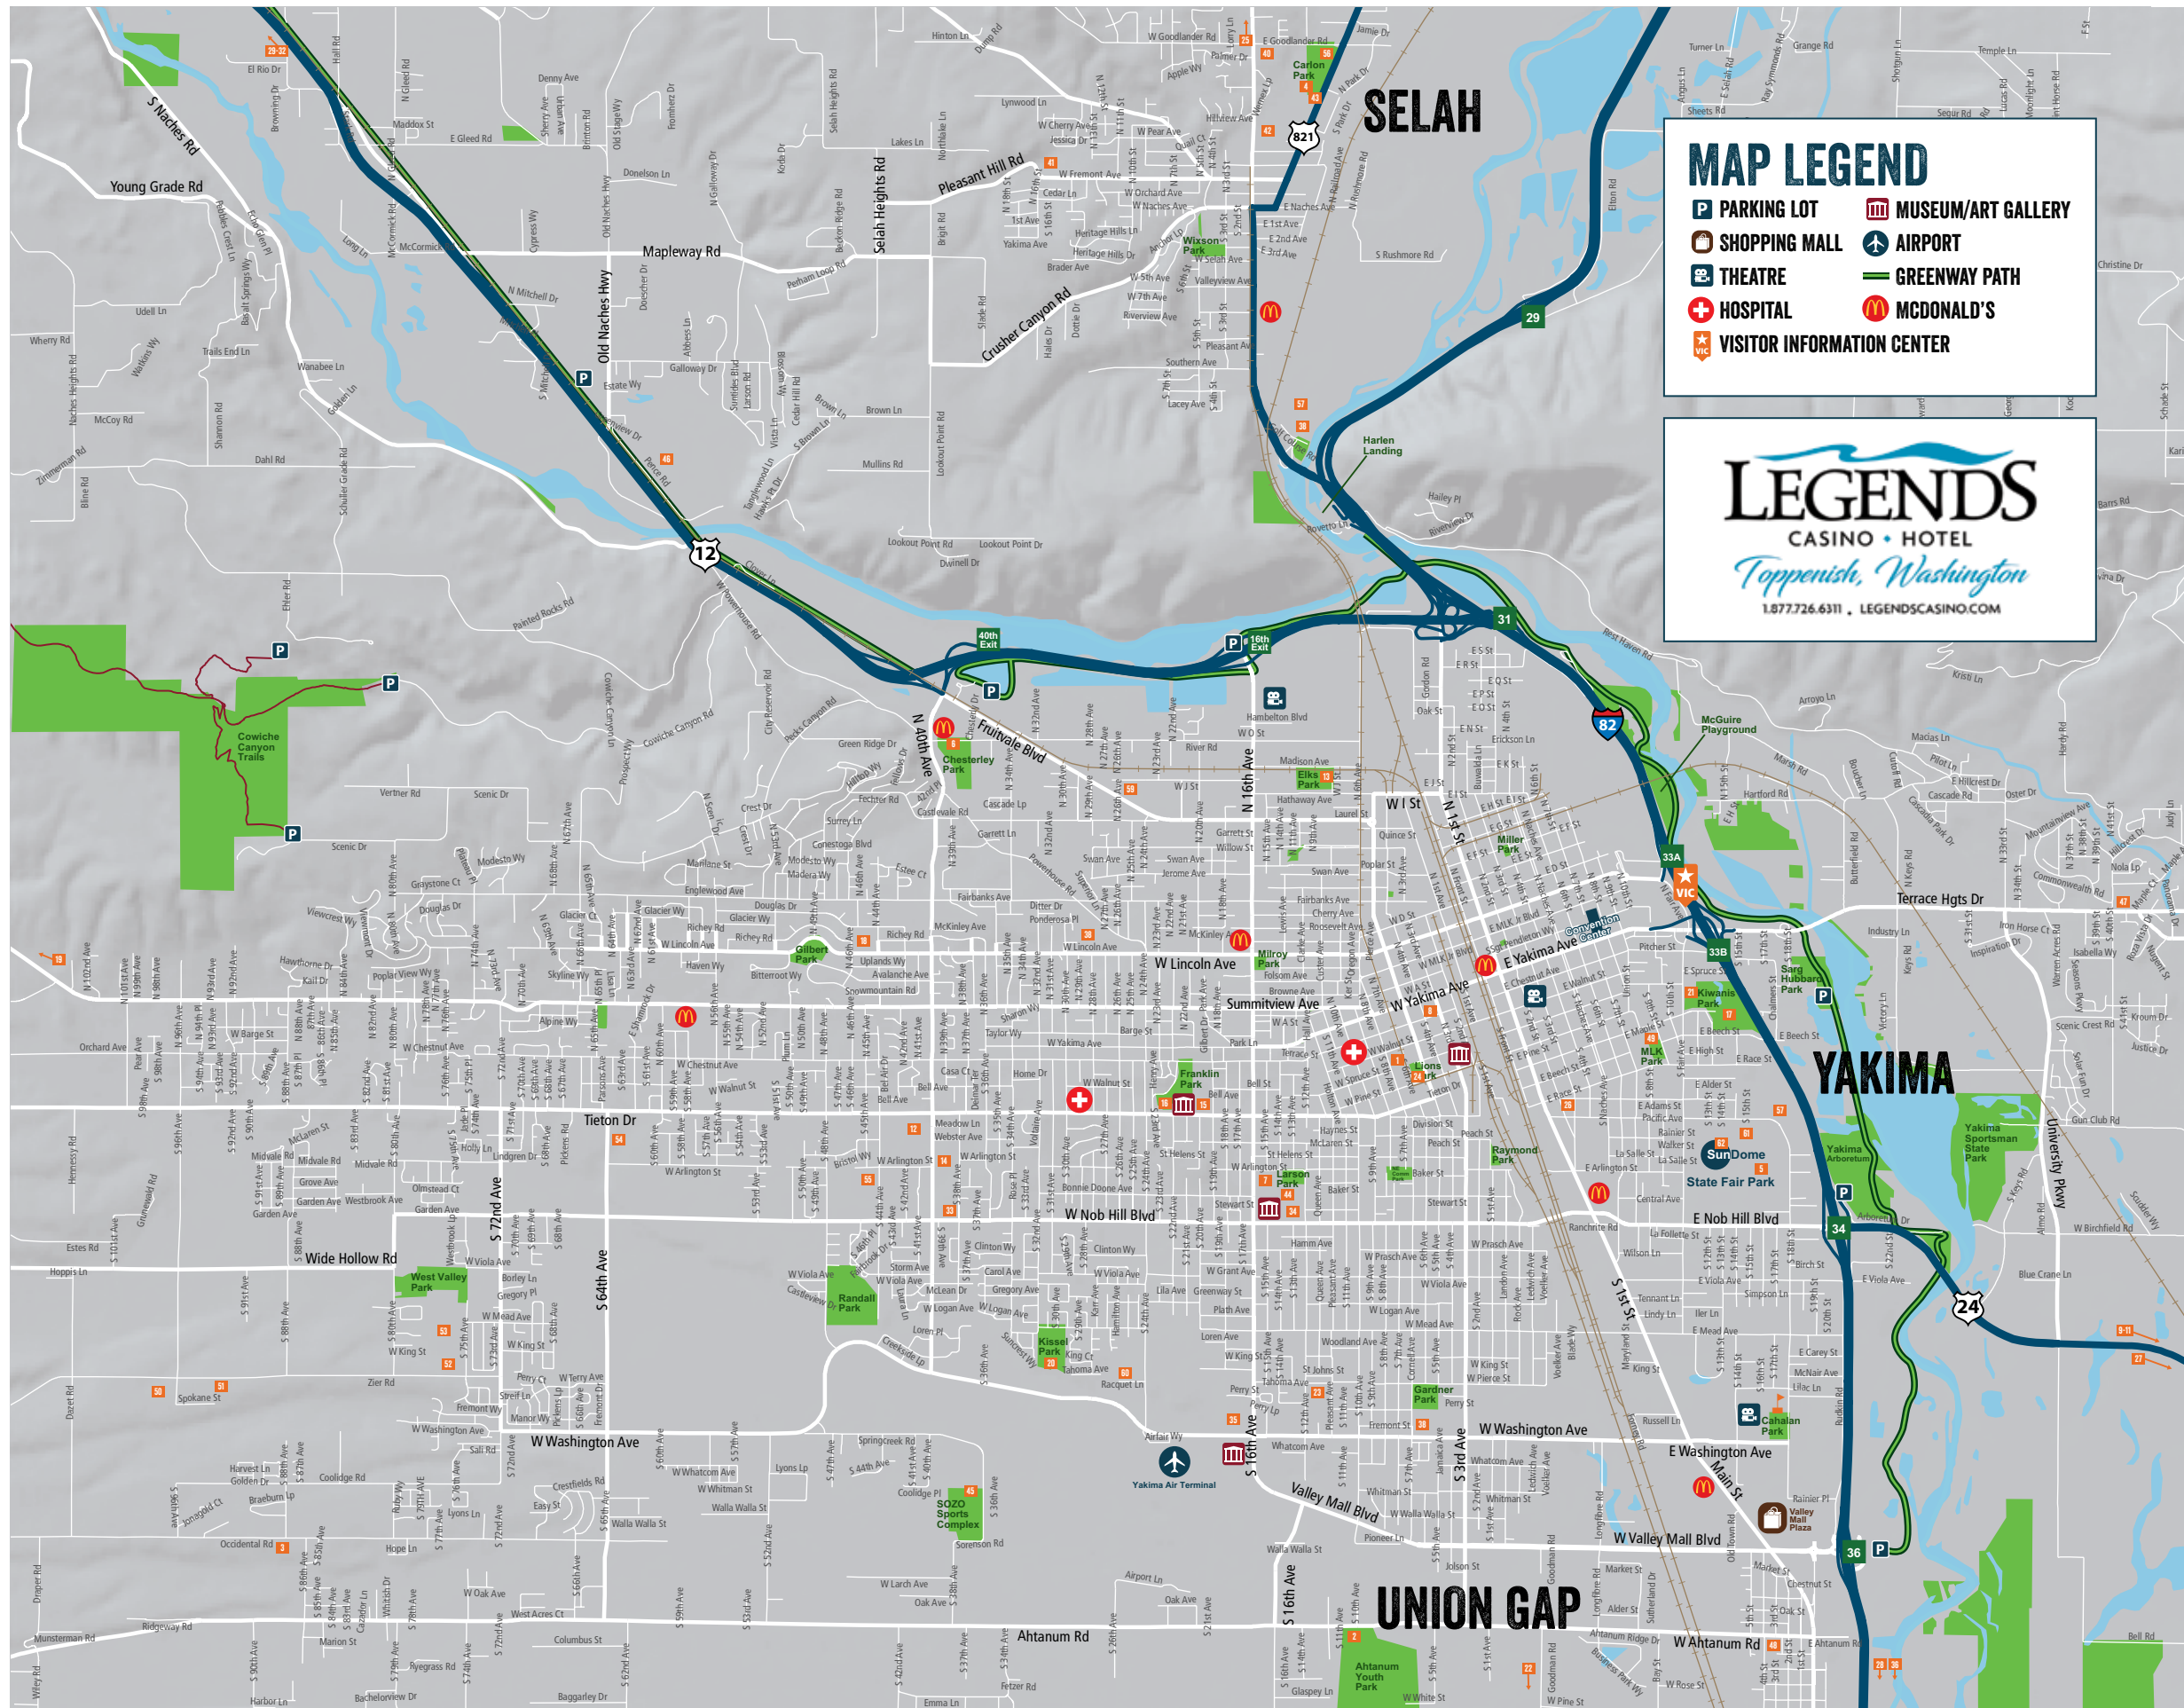

YAKIMA SPORTS VENUE MAP

YakimaSports.org

MAP LEGEND

PARKING LOT	MUSEUM/ART GALLERY
SHOPPING MALL	AIRPORT
THEATRE	GREENWAY PATH
HOSPITAL	MCDONALD'S
VISITOR INFORMATION CENTER	

LEGENDS
CASINO • HOTEL
Toppenish, Washington
1.877.726.6311 | LEGENDSCASINO.COM